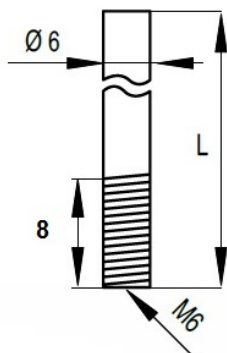

PRODUCT SHEET

Description:

Locking Bar $\varnothing 6 \times 1200 \text{mm}$, Steel NPL, F/Pasquil Lock 7080

Item number:

14.05.671-1

Units	Box	Carton	HS Code	Barcode
Pcs.	1	60	8301600090	 5704866485272

14.05.670 1000 mm Nickel Plated
 # 14.05.671 1200 mm Nickel Plated
 # 14.05.675 2000 mm Nickel Plated